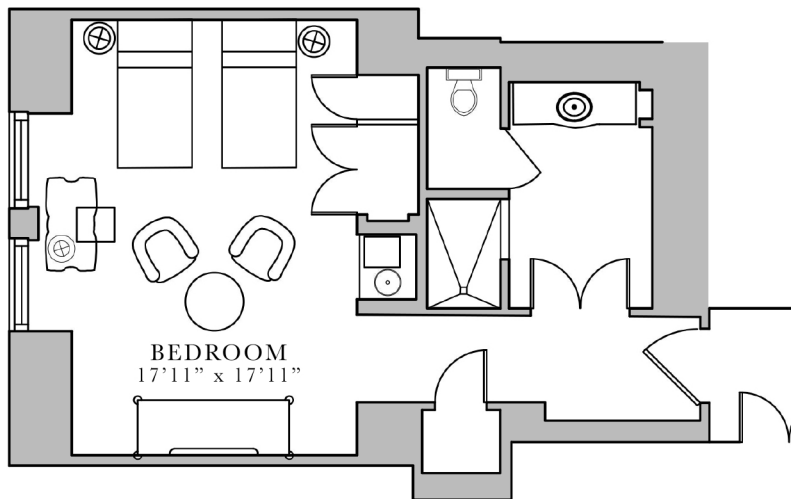

# DELUXE DOUBLE QUEEN ROOM

THE PLAZA  NEW YORK

Fifth Avenue at Central Park South, New York, NY 10019  
(212) 759-3000 • [www.theplazany.com](http://www.theplazany.com)