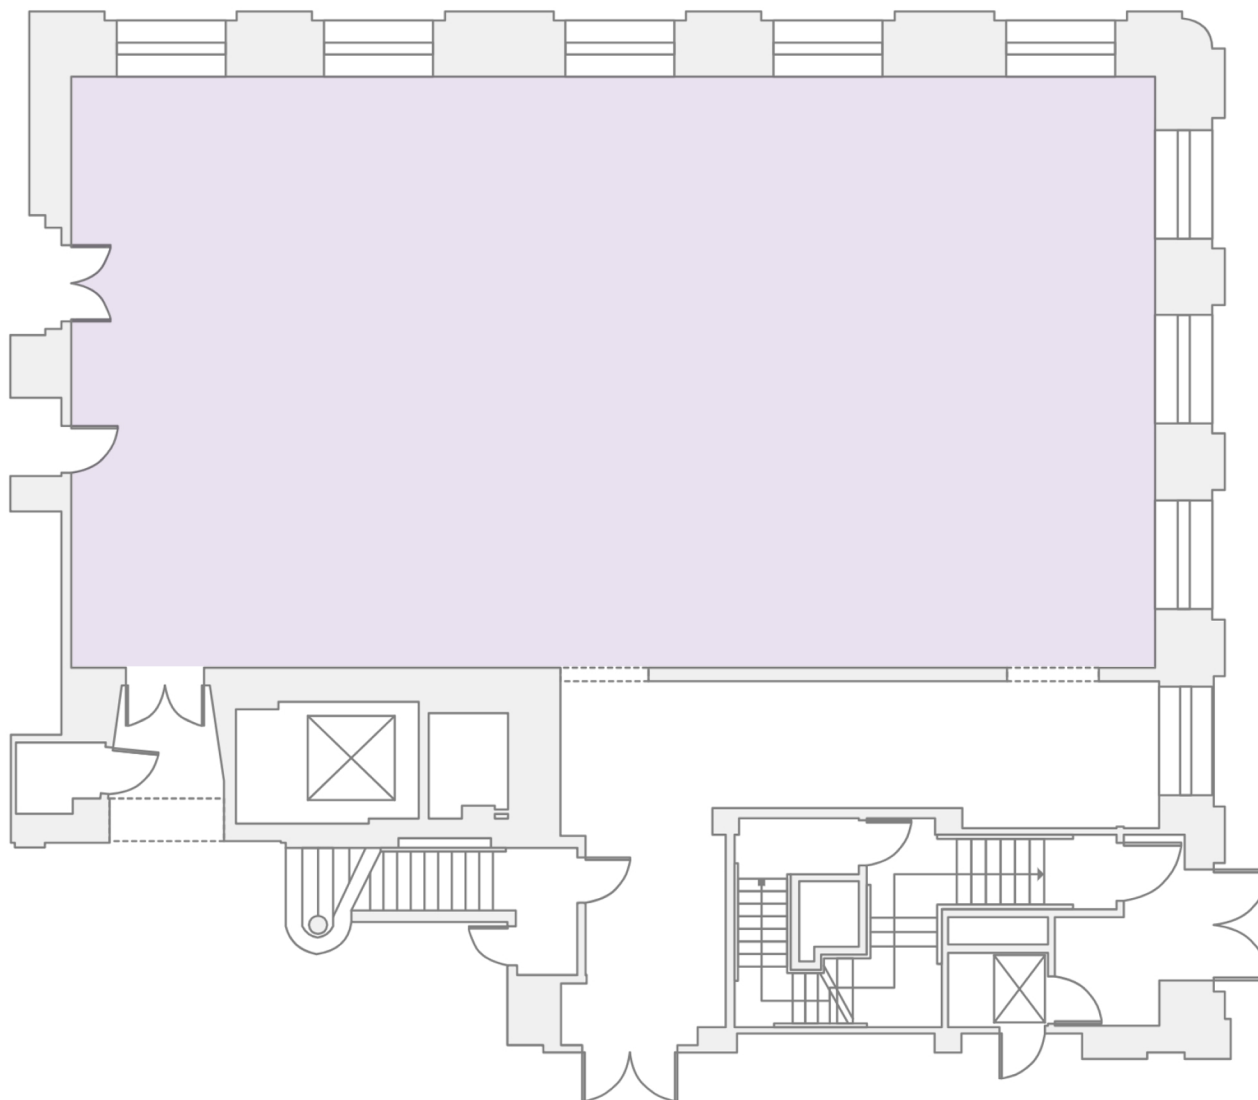

EDWARDIAN ROOM FIRST FLOOR

— EDWARDIAN ROOM

ROOM NAME	SQUARE FEET	L X W X H	RECEPTION	BANQUET	CLASSROOM	THEATRE	BOARD ROOM	HOLLOW SQUARE
— EDWARDIAN ROOM	2500 FT	37'6" x 68'9"	250	200	108	306	48	66